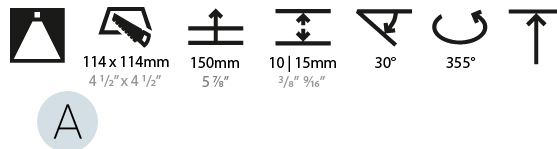

GENERAL

Series: Bioniq
Subseries: Bioniq Square Adjustable
Brand: Prolicht
Division: Architectural
Mounting Type: Recessed
Mounting Location: Ceiling
Subcategory: Downlight

PHYSICAL

Shape: Square
Length (mm): 119
Length (in): 4 ¹¹/₁₆
Width (mm): 119
Width (in): 4 ¹¹/₁₆
Depth (mm): 132
Depth (in): 5 ³/₁₆
Min. Recessing Depth (mm): 150
Min. Recessing Depth (in): 5 ⁷/₈
Light Distribution: Adjustable / Downlight
Weight (kg): 0.544
Weight (lbs): 1.2
Fixture Finish: SSR / BKV / CWI / CRY / HAB / LAG / UFT / ITA / RUA / RUR / MIC / FTG / MYG / TWT / LOD / PUS / FRO / FUP / KIA / POP / BLS / SPG / MEY / GOH / GUM / CHC / COM / ABZ / JAG / OBR / MOS / ROR
Fixture Material: Aluminum Die Cast
Cut-out Measurements: 114mm / 4 1/2" x 114mm / 4 1/2"

ELECTRICAL

Lamp Type: LED (Zhaga Standard)
Total Output Wattage (W): 15
Dimming: Dali Dimming
Driver Included: No
Driver Location: Recessed Housing
Driver Type: Constant Current - 120Vac
Housing: See components
Input Voltage (V): 120
Constant Current (MA): 350

LED

Number of LEDs: 1
Color Temperature (°K): Warm Dim
Max. Delivered Lumen (lm): 760
Nominal Lumen (lm): 1140
CRI: >90 CRI
Lamp Life (hrs): 50000

OPTICAL

Reflector°: 20 / 40 / 60
Adjustability: Rotational 355°; Tilt 30°

RATINGS AND CERTIFICATIONS

Certified By: Certified for North American Standards
IP rating: IP20