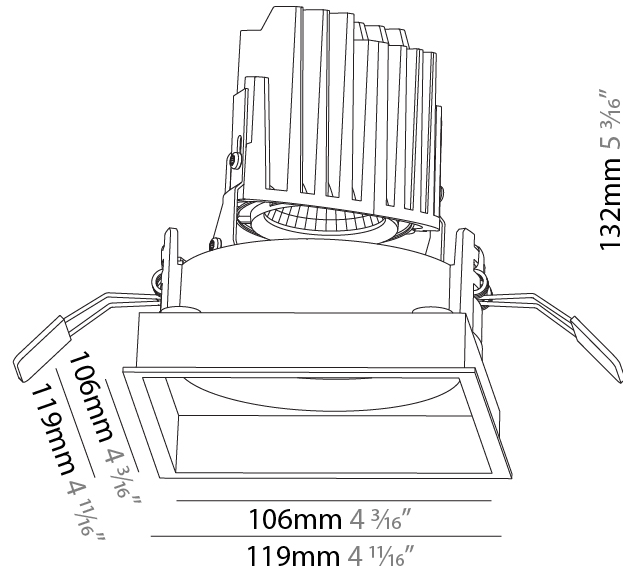

GENERAL

Series: Bioniq
Subseries: Bioniq Square Adjustable
Brand: Prolicht
Division: Architectural
Mounting Type: Recessed
Mounting Location: Ceiling
Subcategory: Downlight

PHYSICAL

Shape: Square
Length (mm): 119
Length (in): 4 ¹¹/₁₆
Width (mm): 119
Width (in): 4 ¹¹/₁₆
Depth (mm): 132
Depth (in): 5 ³/₁₆
Min. Recessing Depth (mm): 150
Min. Recessing Depth (in): 5 ⁷/₈
Light Distribution: Adjustable / Downlight
Weight (kg): 0.544
Weight (lbs): 1.2
Fixture Finish: SSR / BKV / CWI / CRY / HAB / LAG / UFT / ITA / RUA / RUR / MIC / FTG / MYG / TWT / LOD / PUS / FRO / FUP / KIA / POP / BLS / SPG / MEY / GOH / GUM / CHC / COM / ABZ / JAG / OBR / MOS / ROR
Fixture Material: Aluminum Die Cast
Cut-out Measurements: 114mm / 4 1/2" x 114mm / 4 1/2"

ELECTRICAL

Lamp Type: LED (Zhaga Standard)
Total Output Wattage (W): 15
Dimming: Dali Dimming
Driver Included: No
Driver Location: Recessed Housing
Driver Type: Constant Current - 120Vac
Housing: See components
Input Voltage (V): 120
Constant Current (MA): 350

LED

Number of LEDs: 1
Color Temperature (°K): Warm Dim
Max. Delivered Lumen (lm): 760
Nominal Lumen (lm): 1140
CRI: >90 CRI
Lamp Life (hrs): 50000

OPTICAL

Reflector°: 20 / 40 / 60
Adjustability: Rotational 355°; Tilt 30°

RATINGS AND CERTIFICATIONS

Certified By: Certified for North American Standards
IP rating: IP20