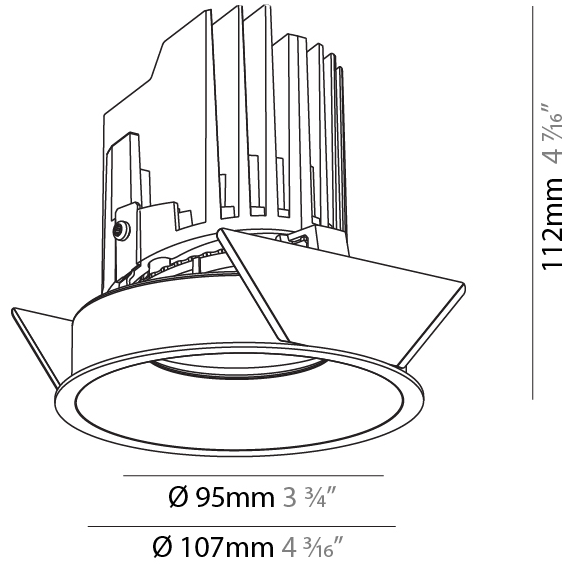

GENERAL

Series: Bioniq
Subseries: Bioniq Round Semi Adjustable
Brand: Prolight
Division: Architectural
Mounting Type: Recessed
Mounting Location: Ceiling
Subcategory: Downlight

PHYSICAL

Shape: Round
Diameter (mm): 107
Diameter (in): 4 3/16
Height (mm): 112
Height (in): 4 7/16
Ceiling Thickness (mm): 10 / 12.5 / 15
Ceiling Thickness (in): 3/8 or 1/2 or 9/16
Min. Recessing Depth (mm): 130
Min. Recessing Depth (in): 5 1/8
Light Distribution: Adjustable / Downlight
Weight (kg): 0.435
Weight (lbs): 0.96
Fixture Finish: SSR / BKV / CWI / CRY / HAB / LAG / UFT / ITA / RUA / RUR / MIC / FTG / MYG / TWT / LOD / PUS / FRO / FUP / KIA / POP / BLS / SPG / MEY / GOH / GUM / CHC / COM / ABZ / JAG / OBR / MOS / ROR
Fixture Material: Aluminum Die Cast
Cut-out Measurements: 98mm / 3 7/8"

ELECTRICAL

Lamp Type: LED (Zhaga Standard)
Total Output Wattage (W): 15
Dimming: Dali Dimming
Driver Included: No
Driver Location: Recessed Housing
Driver Type: Constant Current - 120Vac
Housing: See components
Input Voltage (V): 120
Constant Current (MA): 350

LED

Number of LEDs: 1
Color Temperature (°K): Warm Dim
Max. Delivered Lumen (lm): 760
Nominal Lumen (lm): 1140
CRI: >90 CRI
Lamp Life (hrs): 50000

OPTICAL

Reflector: 20 / 40 / 60
Adjustability: Rotational 355°, Tilt 10°

RATINGS AND CERTIFICATIONS

Certified By: Certified for North American Standards
IP rating: IP20