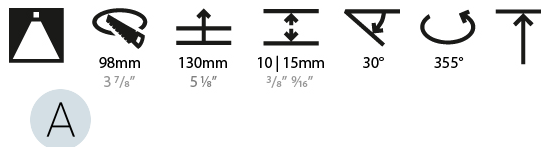

GENERAL

Series: Bioniq
Subseries: Bioniq Square Pinhole
Brand: Prolicht
Division: Architectural
Mounting Type: Recessed
Mounting Location: Ceiling
Subcategory: Downlight

PHYSICAL

Shape: Square
Length (mm): 107
Length (in): 4 ³/₁₆
Width (mm): 107
Width (in): 4 ³/₁₆
Depth (mm): 112
Depth (in): 4 ⁷/₁₆
Ceiling Thickness (mm): 10 / 12.5 / 15
Ceiling Thickness (in): 3/8 or 1/2 or 9/16
Min. Recessing Depth (mm): 130
Min. Recessing Depth (in): 5 ¹/₈
Light Distribution: Adjustable / Downlight
Weight (kg): 0.463
Weight (lbs): 1.02
Fixture Finish: SSR / BKV / CWI / CRY / HAB / LAG / UFT / ITA / RUA / RUR / MIC / FTG / MYG / TWT / LOD / PUS / FRO / FUP / KIA / POP / BLS / SPG / MEY / GOH / GUM / CHC / COM / ABZ / JAG / OBR / MOS / ROR
Fixture Material: Aluminum Die Cast
Cut-out Measurements: 98mm / 3 7/8"

ELECTRICAL

Lamp Type: LED (Zhaga Standard)
Total Output Wattage (W): 15
Dimming: Dali Dimming
Driver Included: No
Driver Location: Recessed Housing
Driver Type: Constant Current - 120Vac
Housing: See components
Input Voltage (V): 120
Constant Current (MA): 350

LED

Number of LEDs: 1
Color Temperature (°K): Warm Dim
Max. Delivered Lumen (lm): 760
Nominal Lumen (lm): 1140
CRI: >90 CRI
Lamp Life (hrs): 50000

OPTICAL

Reflector°: 20 / 40 / 60
Adjustability: Rotational 355°; Tilt 30°

RATINGS AND CERTIFICATIONS

Certified By: Certified for North American Standards
IP rating: IP20