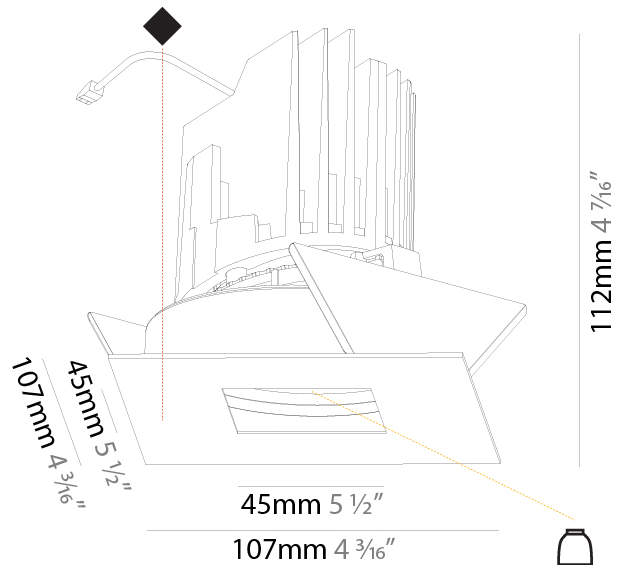

GENERAL

Series: Bioniq
Subseries: Bioniq Square Pinhole
Brand: Prolicht
Division: Architectural
Mounting Type: Recessed
Mounting Location: Ceiling
Subcategory: Downlight

PHYSICAL

Shape: Square
Length (mm): 107
Length (in): 4 ³/₁₆
Width (mm): 107
Width (in): 4 ³/₁₆
Depth (mm): 112
Depth (in): 4 ⁷/₁₆
Ceiling Thickness (mm): 10 / 12.5 / 15
Ceiling Thickness (in): 3/8 or 1/2 or 9/16
Min. Recessing Depth (mm): 130
Min. Recessing Depth (in): 5 ¹/₈
Light Distribution: Adjustable / Downlight
Weight (kg): 0.463
Weight (lbs): 1.02
Fixture Finish: SSR / BKV / CWI / CRY / HAB / LAG / UFT / ITA / RUA / RUR / MIC / FTG / MYG / TWT / LOD / PUS / FRO / FUP / KIA / POP / BLS / SPG / MEY / GOH / GUM / CHC / COM / ABZ / JAG / OBR / MOS / ROR
Fixture Material: Aluminum Die Cast
Cut-out Measurements: 98mm / 3 7/8"

ELECTRICAL

Lamp Type: LED (Zhaga Standard)
Total Output Wattage (W): 15
Dimming: Dali Dimming
Driver Included: No
Driver Location: Recessed Housing
Driver Type: Constant Current - 120Vac
Housing: See components
Input Voltage (V): 120
Constant Current (MA): 350

LED

Number of LEDs: 1
Color Temperature (°K): Warm Dim
Max. Delivered Lumen (lm): 760
Nominal Lumen (lm): 1140
CRI: >90 CRI
Lamp Life (hrs): 50000

OPTICAL

Reflector°: 20 / 40 / 60
Adjustability: Rotational 355°; Tilt 30°

RATINGS AND CERTIFICATIONS

Certified By: Certified for North American Standards
IP rating: IP20